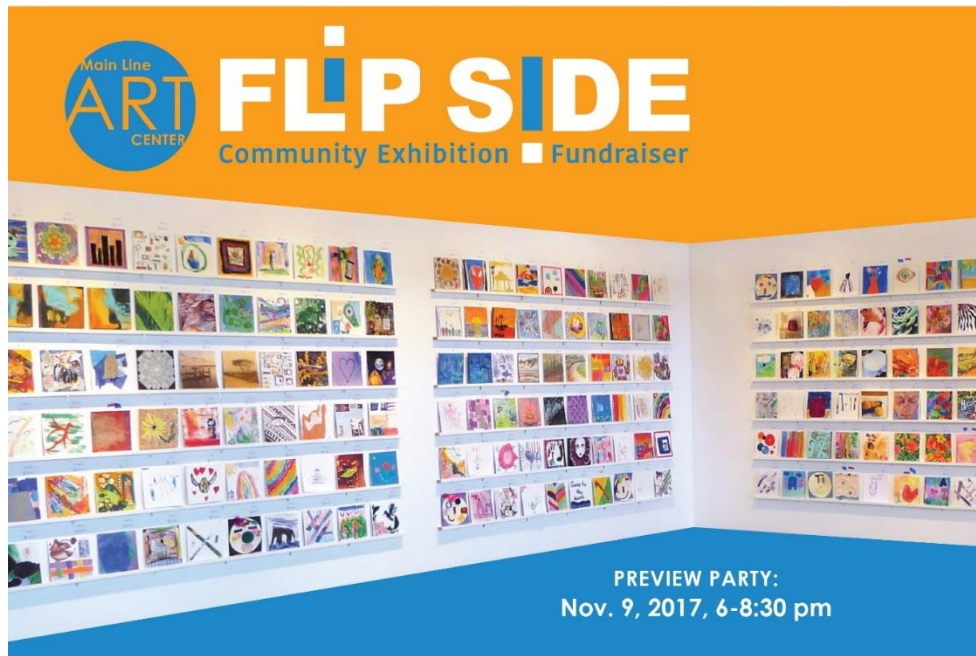

746 Panmure Road
Haverford, PA 19041
610.525.0272
www.mainlineart.org

FOR IMMEDIATE RELEASE

CONTACT: Chelsea Markowitz, Exhibition Assistant | 610.525.0272 x116 | cmarkowitz@mainlineart.org