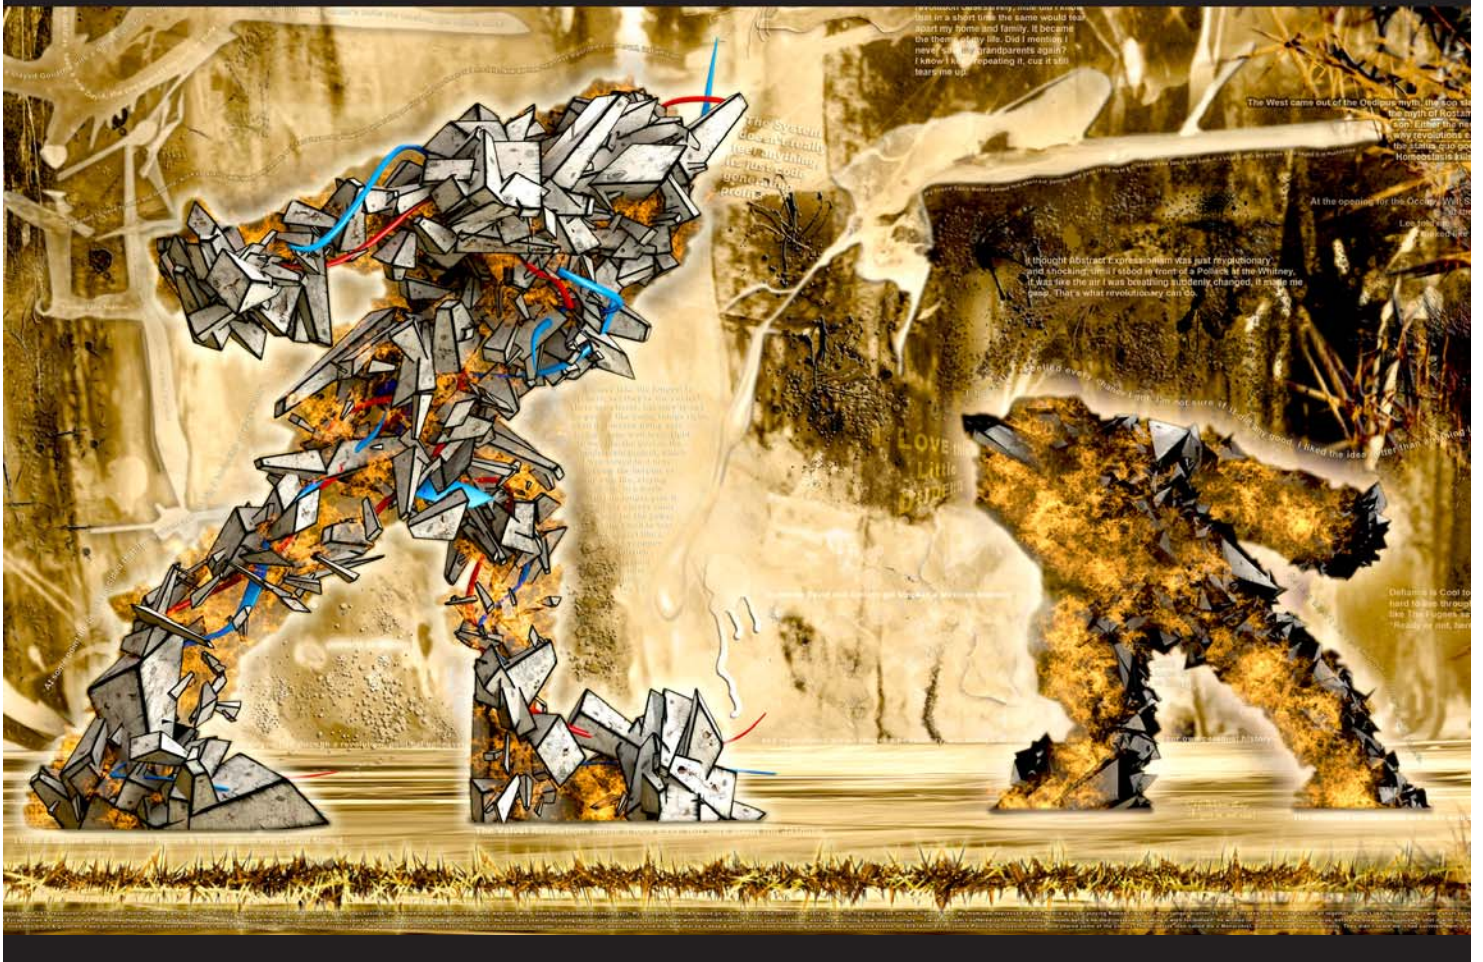

PANORAMA

MAIN LINE ART CENTER | 2015

SEPTEMBER 12 – NOVEMBER 4, 2015

David and Goliath © Marjan Moghaddam 2012

CELEBRATING IMAGE-BASED ART IN THE 21ST CENTURY

35+ Creative Partners | 60+ Events | 2 Months

WILKIE LEXUS