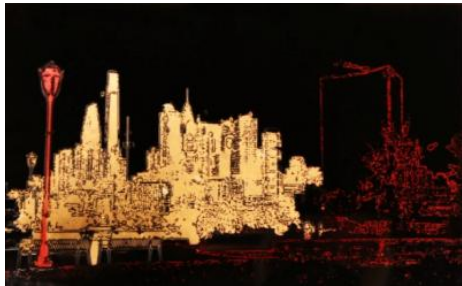

Maria Schneider
The Red District
2015