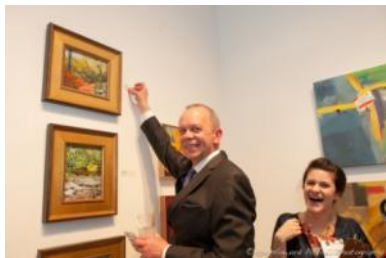

Main Line Art Center is our community's home to discover, create, and experience visual art. From our award-winning visual art classes, to our contemporary and innovative exhibitions, you can count on quality and expect the unexpected at Main Line Art Center. The art we exhibit, teach, and share is intended to exceed expectations as it inspires creativity, conversation, and joy. The mission that underscores all we do is to inspire and engage artistic creativity for all ages and abilities and to celebrate and strengthen the essential role of visual art in community life. Last year we inspired 16,000 people at Main Line Art Center and touched the lives of over 80,000 through our Exhibitions in the Community and festivals across the Philadelphia area.

Photo by Howard Pitkow

Suggested caption:

The Paint the Town Red Preview Party features Red Dot Reserve, an exciting twist on art-buying that puts the power of the red dot, the traditional symbol that a work has sold, in the hands of Preview Party guests.