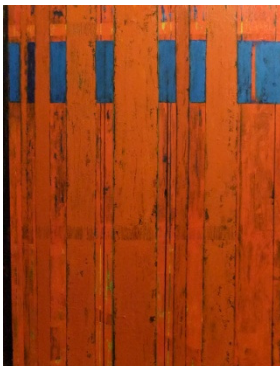

#

Photographs are attached to this email and are available upon request.

Lori F. Banks
Brulée
Acrylic on Canvas
30" x 40"

Lori F. Banks
Wild Rumpus 1
Acrylic on Canvas
36" x 24" Left Diptych
(72" x 24" combined)

Lori F. Banks
Window View
Acrylic on Canvas
36" x 48"